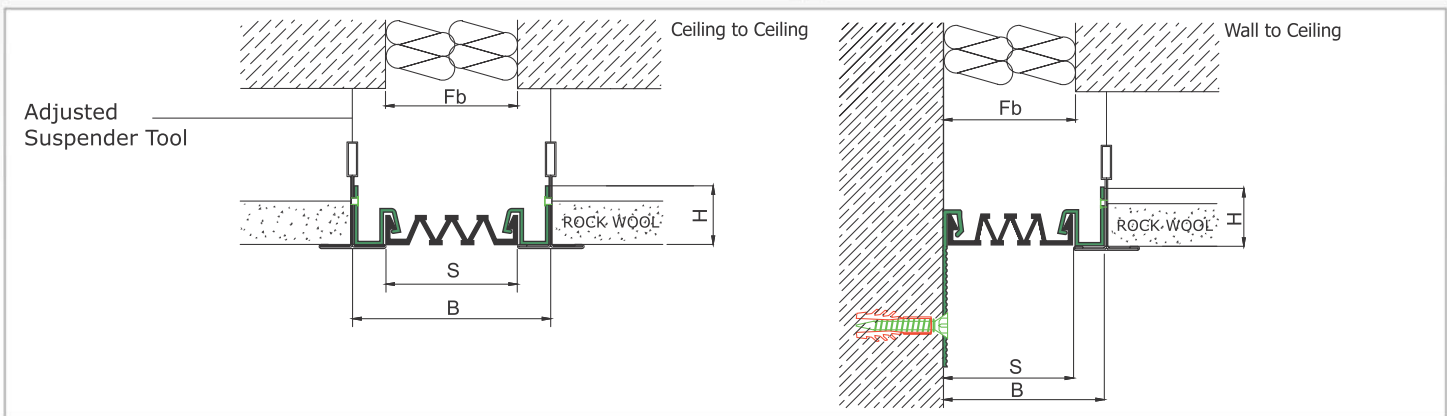

AS U123 surface mounted profile is designed for modular suspended ceiling applications at indoor areas. Profile frame is placed on the suspended ceiling T-profile and can easily be installed there by means of screws. Ribbed elastomeric gasket gains the profile high movement ability. For wall applications, it can be aligned with AS A116, AS U120 or AS U121 models.

- Application Areas** : Indoor / Modular Suspended Ceilings
- Ideal for** : Shopping Malls, Residences, Hospitals, Hotels, Commercial & Public Buildings etc.
- Material** : Mill Finish Aluminum (Anodizing optional), EPDM (Only in Black Color) or TPE Gasket
- Aluminum Alloy** : 6063 AA-USA / EN AW 6063
- Optional Supplies** : Fire Barrier

* Visuals are representative and the profile configuration may differ depending on the characteristics requested.

GASKET COLORS **BLACK** GREY BEIGE Custom Colors available.

LOCATION	MODEL	GAP (Fb) mm	HEIGHT (H) MM	OVERALL WIDTH (B) mm	VISIBLE WIDTH (S) mm	MOVEMENT (W) mm	LOAD CAPACITY	STANDARD LENGTH (mt)
Ceiling to Ceiling	AS U123-030	30	22	54	30	+10 / -6	N/A	3
	AS U123-050	50	22	74	50	+20 / -15	N/A	3
	AS U123-080	80	22	104	80	+40 / -30	N/A	3
	AS U123-100	100	22	124	100	+20 / -50	N/A	3
	AS U123-150	150	22	174	150	+30 / -80	N/A	3

Note: Please ask for different sizes

Profil No Profile Number	AS U123 030	AS U123 030K
Fb (mm)	30	30
H (mm) yaklaşık approx.	22	22
W± (mm) yaklaşık approx.	+10/-6	+10/-6
Renk Color	Alüminyum: Natürel, Fitiller: Siyah, gri Aluminium: Natural, Inserts: Black, grey	
Malzeme Material	Alüminyum, EPDM Kauçuk(siyah), Termoplastik Kauçuk (gri ve diğer) Aluminium, EPDM Rubber(black), Thermoplastic Rubber (grey and others)	
Standart Uzunluk (m) Standart Length (m)	3	