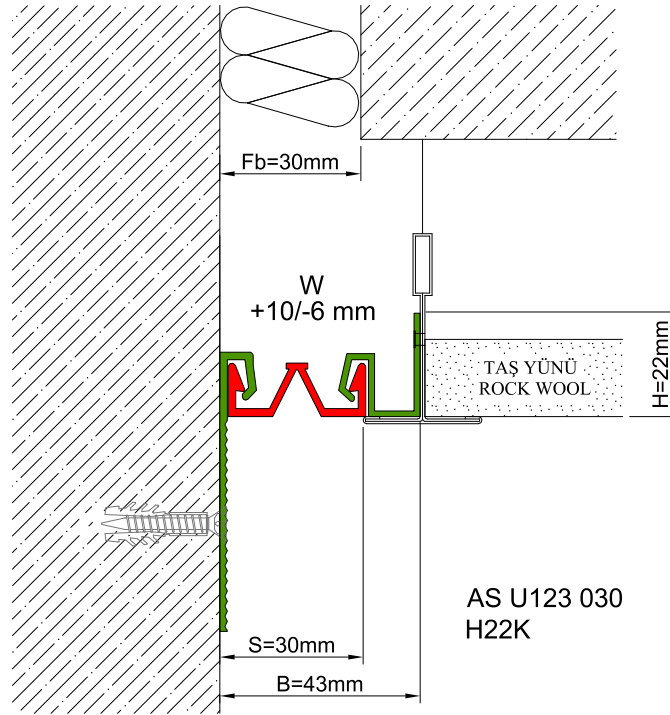

AS U123 surface mounted profile is designed for modular suspended ceiling applications at indoor areas. Profile frame is placed on the suspended ceiling T-profile and can easily be installed there by means of screws. Ribbed elastomeric gasket gains the profile high movement ability. For wall applications, it can be aligned with AS A116, AS U120 or AS U121 models.

* Visuals are representative and the profile configuration may differ depending on the characteristics requested.

GASKET COLORS **BLACK** GREY BEIGE Custom Colors available.

LOCATION	MODEL	GAP (Fb) mm	HEIGHT (H) MM	OVERALL WIDTH (B) mm	VISIBLE WIDTH (S) mm	MOVEMENT (W) mm	LOAD CAPACITY	STANDARD LENGTH (mt)
Ceiling to Ceiling	AS U123-030	30	22	54	30	+10 / -6	N/A	3
	AS U123-050	50	22	74	50	+20 / -15	N/A	3
	AS U123-080	80	22	104	80	+40 / -30	N/A	3
	AS U123-100	100	22	124	100	+20 / -50	N/A	3
	AS U123-150	150	22	174	150	+30 / -80	N/A	3

Note: Please ask for different sizes

Profil No Profile Number	AS U123 030	AS U123 030K
Fb (mm)	30	30
H (mm) yaklaşık approx.	22	22
W± (mm) yaklaşık approx.	+10/-6	+10/-6
Renk Color	Alüminyum: Natürel, Fitiller: Siyah, gri Aluminium: Natural, Inserts: Black, grey	
Malzeme Material	Alüminyum, EPDM Kauçuk(siyah), Termoplastik Kauçuk (gri ve diğer) Aluminium, EPDM Rubber(black), Thermoplastic Rubber (grey and others)	
Standart Uzunluk (m) Standart Length (m)	3	