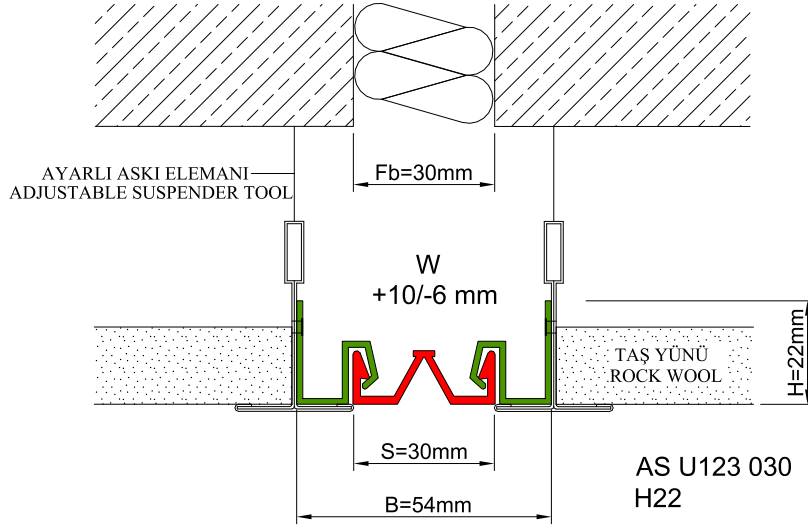

AS U123 surface mounted profile is designed for modular suspended ceiling applications at indoor areas. Profile frame is placed on the suspended ceiling T-profile and can easily be installed there by means of screws. Ribbed elastomeric gasket gains the profile high movement ability. For wall applications, it can be aligned with AS A116, AS U120 or AS U121 models.

* Visuals are representative and the profile configuration may differ depending on the characteristics requested.

GASKET COLORS **BLACK** GREY BEIGE Custom Colors available.

LOCATION	MODEL	GAP (Fb) mm	HEIGHT (H) MM	OVERALL WIDTH (B) mm	VISIBLE WIDTH (S) mm	MOVEMENT (W) mm	LOAD CAPACITY	STANDARD LENGTH (mt)
Ceiling to Ceiling	AS U123-030	30	22	54	30	+10 / -6	N/A	3
	AS U123-050	50	22	74	50	+20 / -15	N/A	3
	AS U123-080	80	22	104	80	+40 / -30	N/A	3
	AS U123-100	100	22	124	100	+20 / -50	N/A	3
	AS U123-150	150	22	174	150	+30 / -80	N/A	3

Note: Please ask for different sizes

Profil No Profile Number	AS U123 030	AS U123 030K
Fb (mm)	30	30
H (mm) yaklaşık approx.	22	22
W± (mm) yaklaşık approx.	+10/-6	+10/-6
Renk Color	Alüminyum: Natürel, Fitiller: Siyah, gri Aluminium: Natural, Inserts: Black, grey	
Malzeme Material	Alüminyum, EPDM Kauçuk(siyah), Termoplastik Kauçuk (gri ve diğer) Aluminium, EPDM Rubber(black), Thermoplastic Rubber (grey and others)	
Standart Uzunluk (m) Standart Length (m)	3	